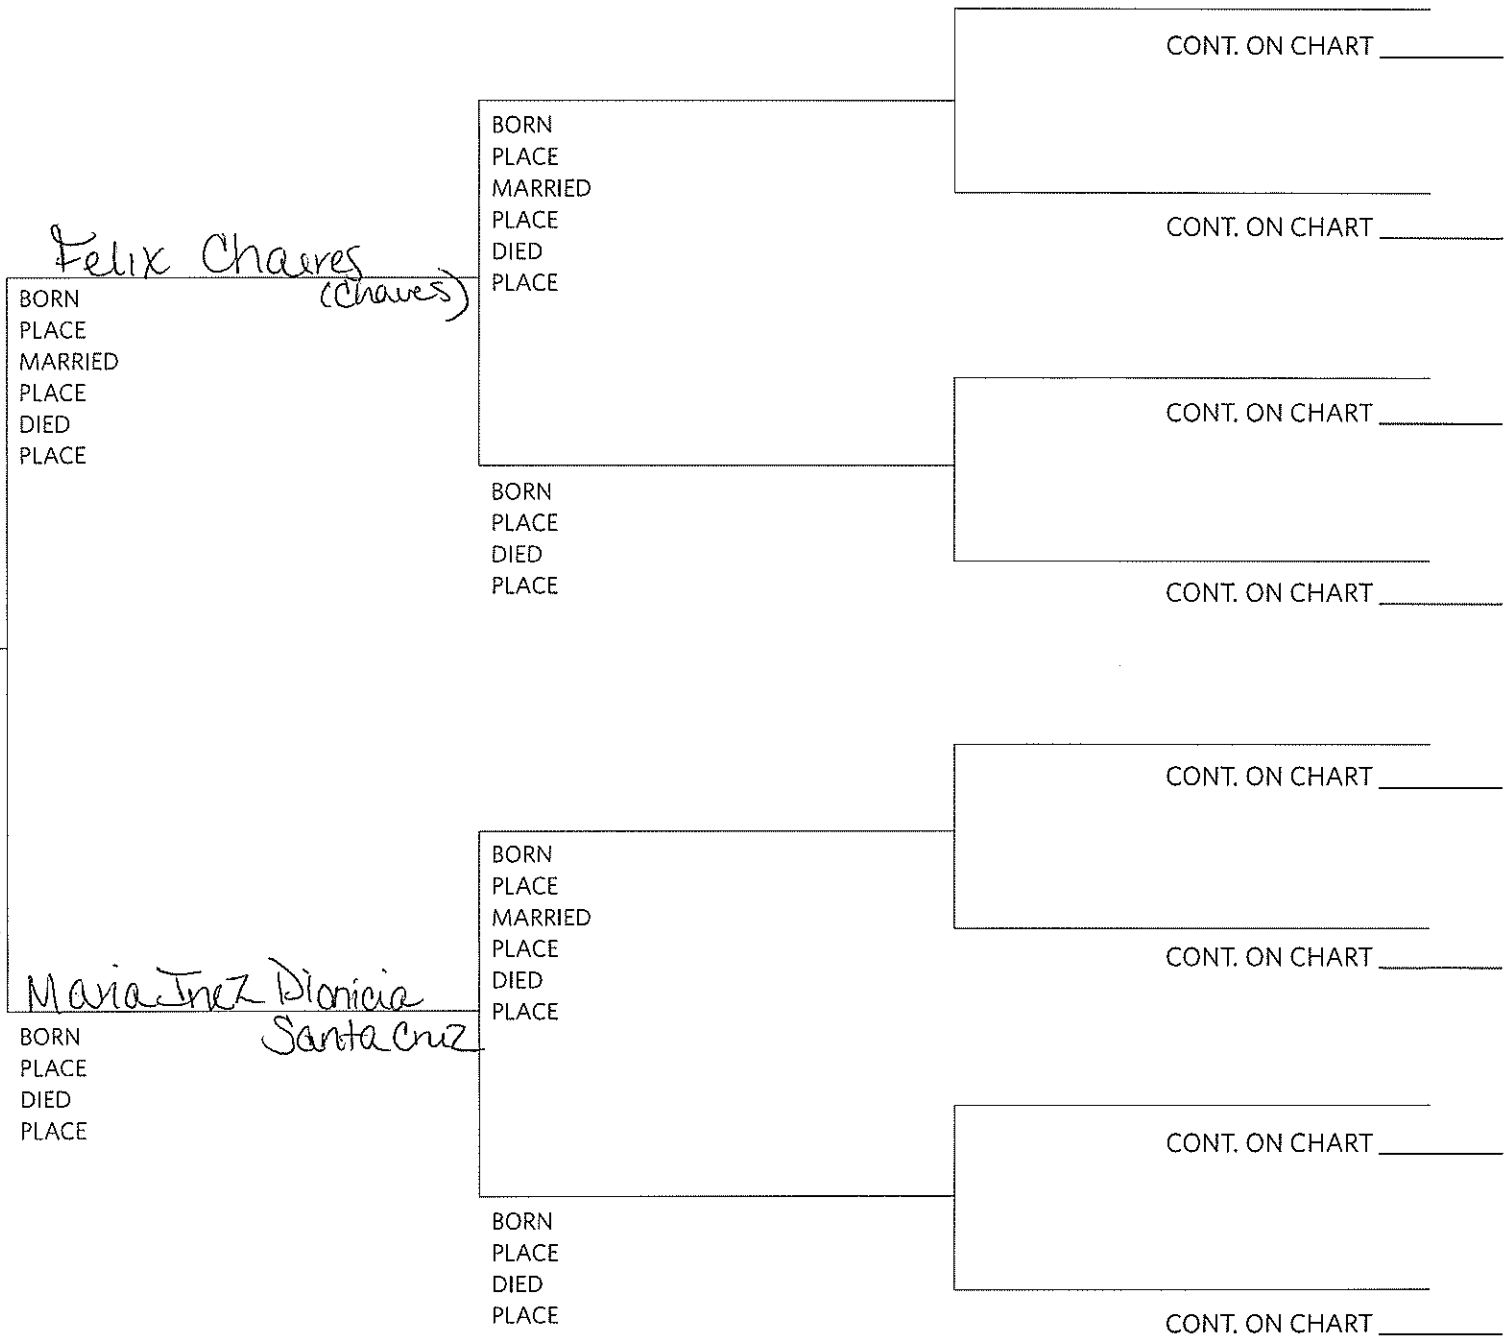

Ynes Valeno (Galeno)
BORN _____
PLACE _____
MARRIED _____
PLACE _____
DIED _____
PLACE _____

Mania Pisquinta
BORN _____
PLACE _____
DIED _____
PLACE _____

CONT. ON CHART _____

CONT. ON CHART _____

CONT. ON CHART _____

CONT. ON CHART _____

CONT. ON CHART _____

CONT. ON CHART _____

CONT. ON CHART _____

Ancestral Chart

No. 1 on this chart is
the same person as No. _____

On Chart No. 9

Ancestral Chart

No. 1 on this chart is
the same person as No. _____

On Chart No. _____