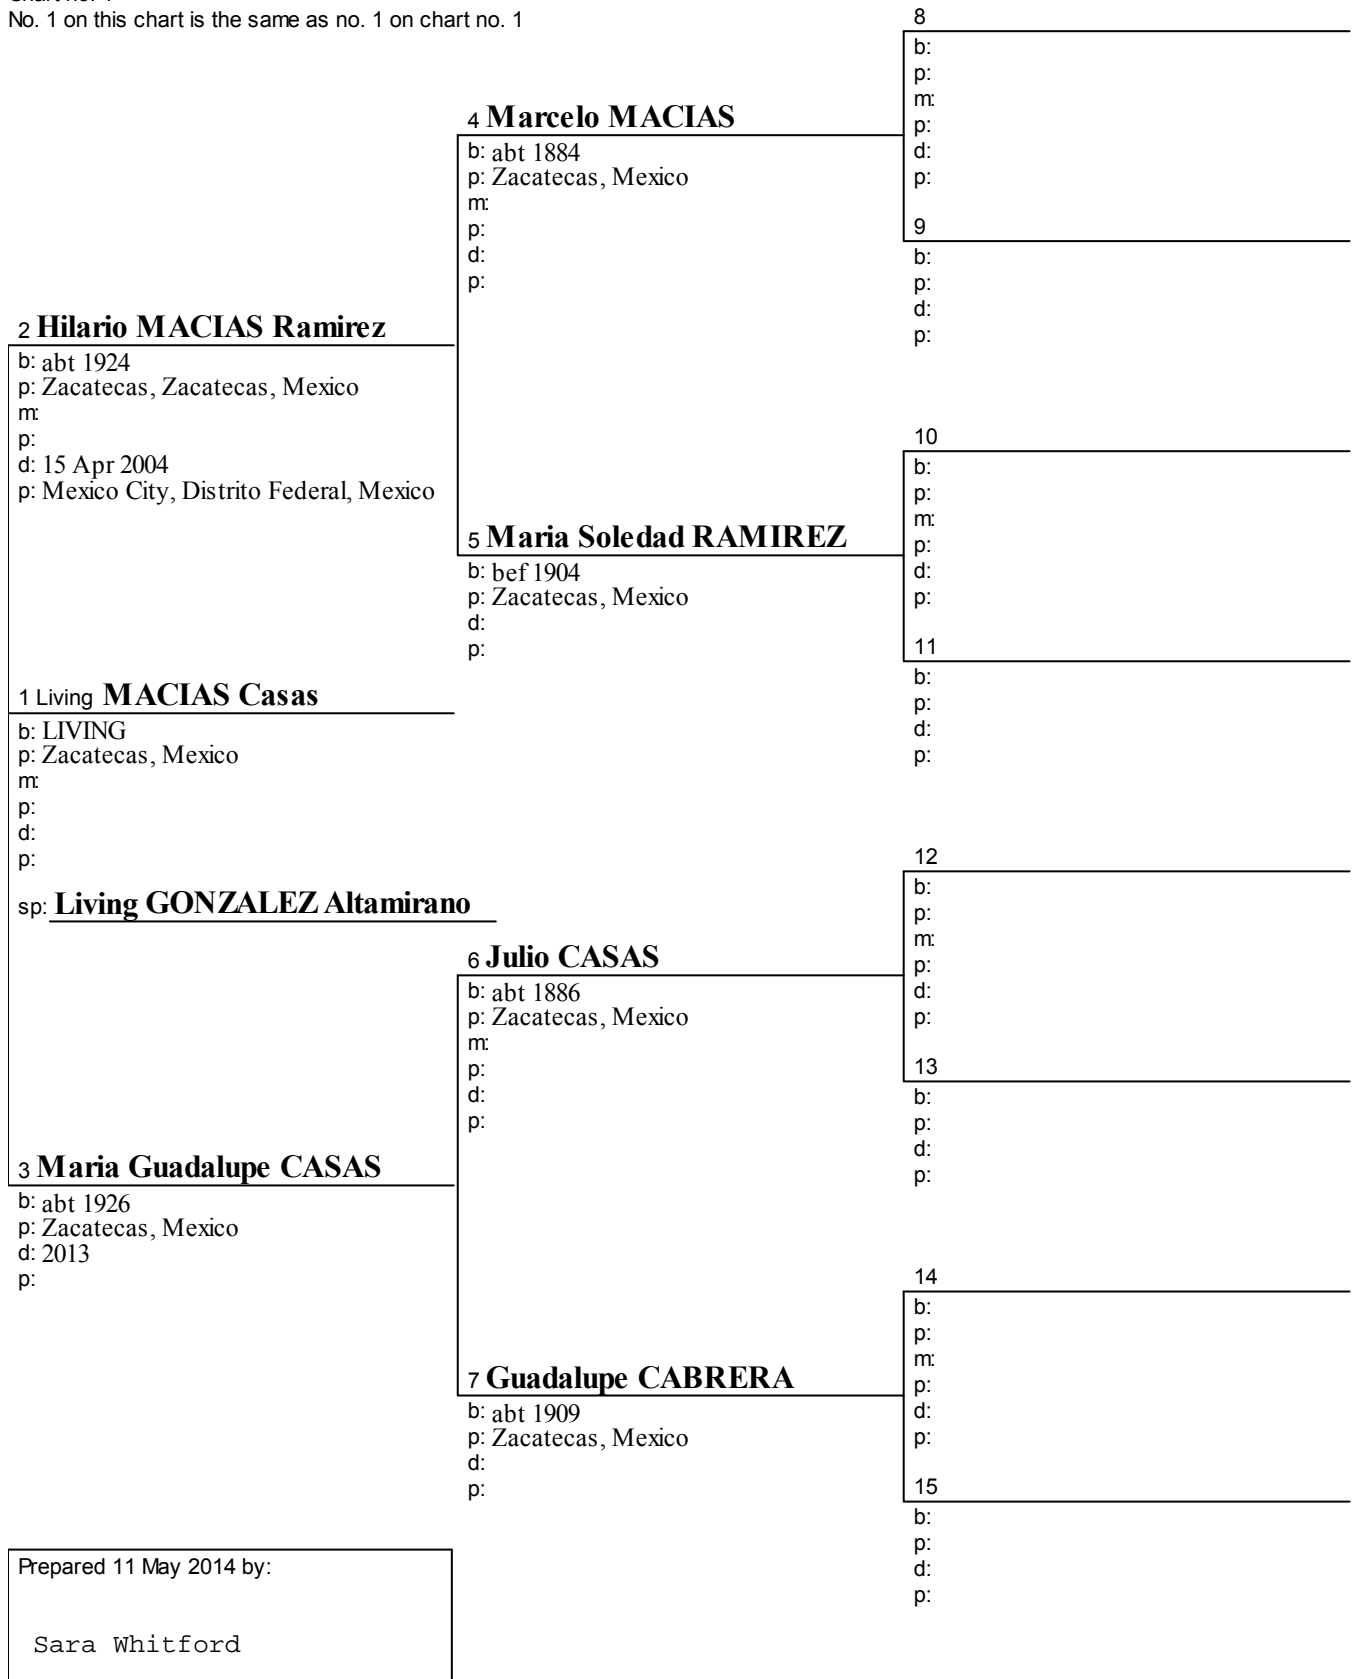

Pedigree Chart - Antonio Macias Casas

11 May 2014

Chart no. 1

No. 1 on this chart is the same as no. 1 on chart no. 1

CABRERA

Guadalupe (b. 1909) . . . 1

CASAS

Julio (b. 1886) . . . 1